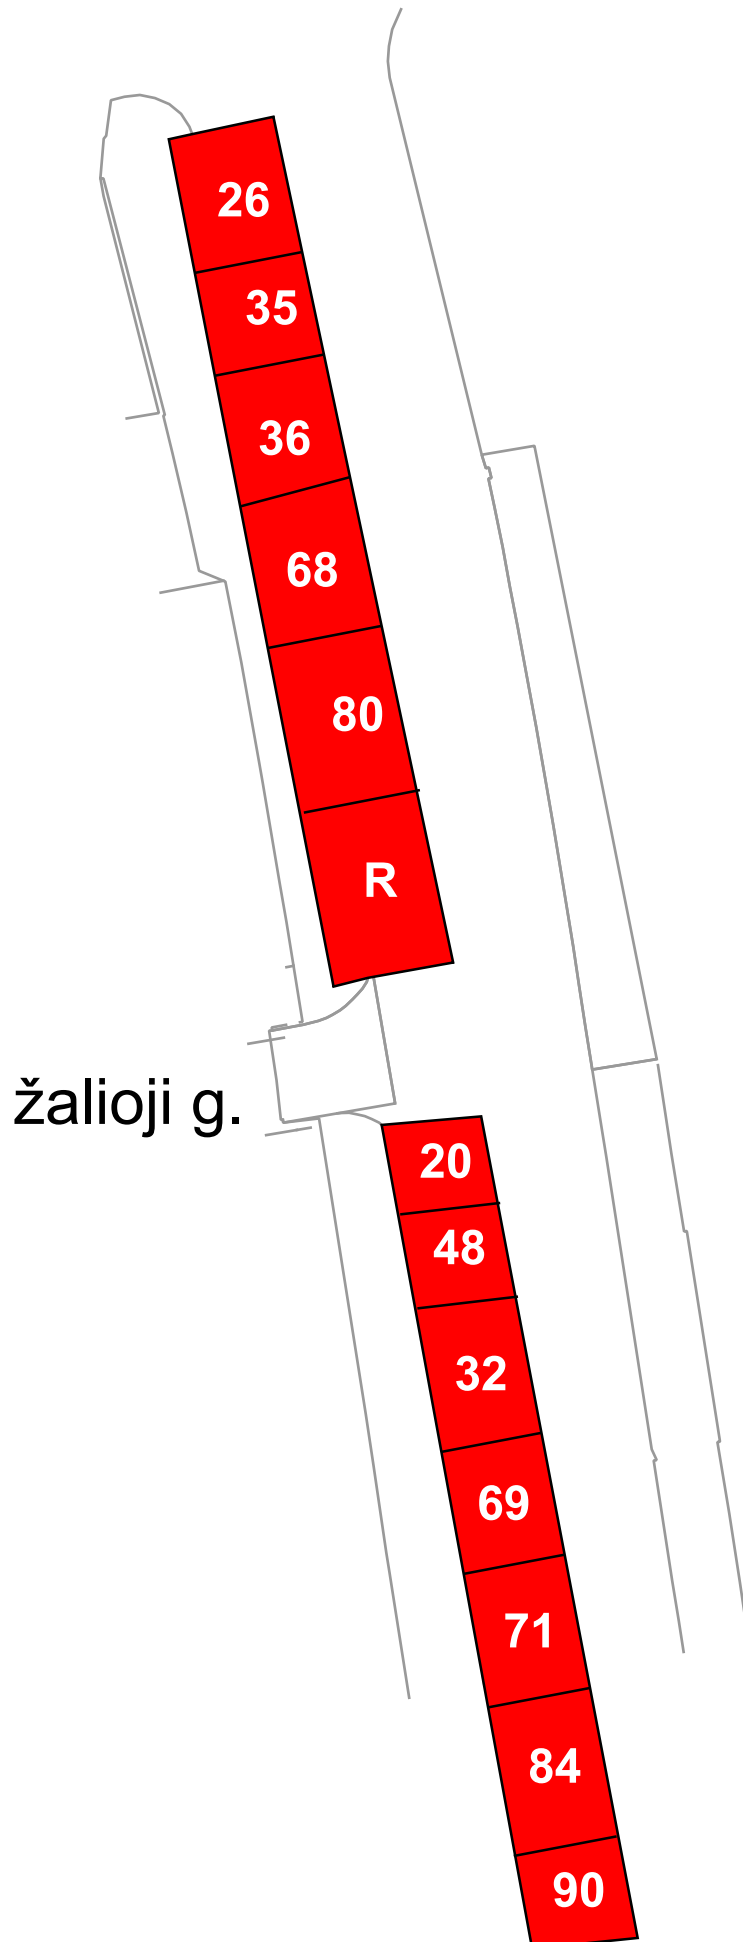

SERVICE PARK SCHEME /SERVISO PARKO SCHEMA

IN

SERVICE A1

SERVICE A2

SERVICE B1

SERVICE B2

SERVICE B3

HQ

SERVICE D2

REGROUP AREA PERGRUPAVIMO VIETA

KURO UŽPILIMO ZONA REFUEL ZONE

OUT

SERVICE A1

SERVICE A2

SERVICE A3

SERVICE B1

SERVICE B2

SERVICE B3

SERVICE C1

□

SERVICE C2

SERVICE C3

SERVICE D1

SERVICE D2