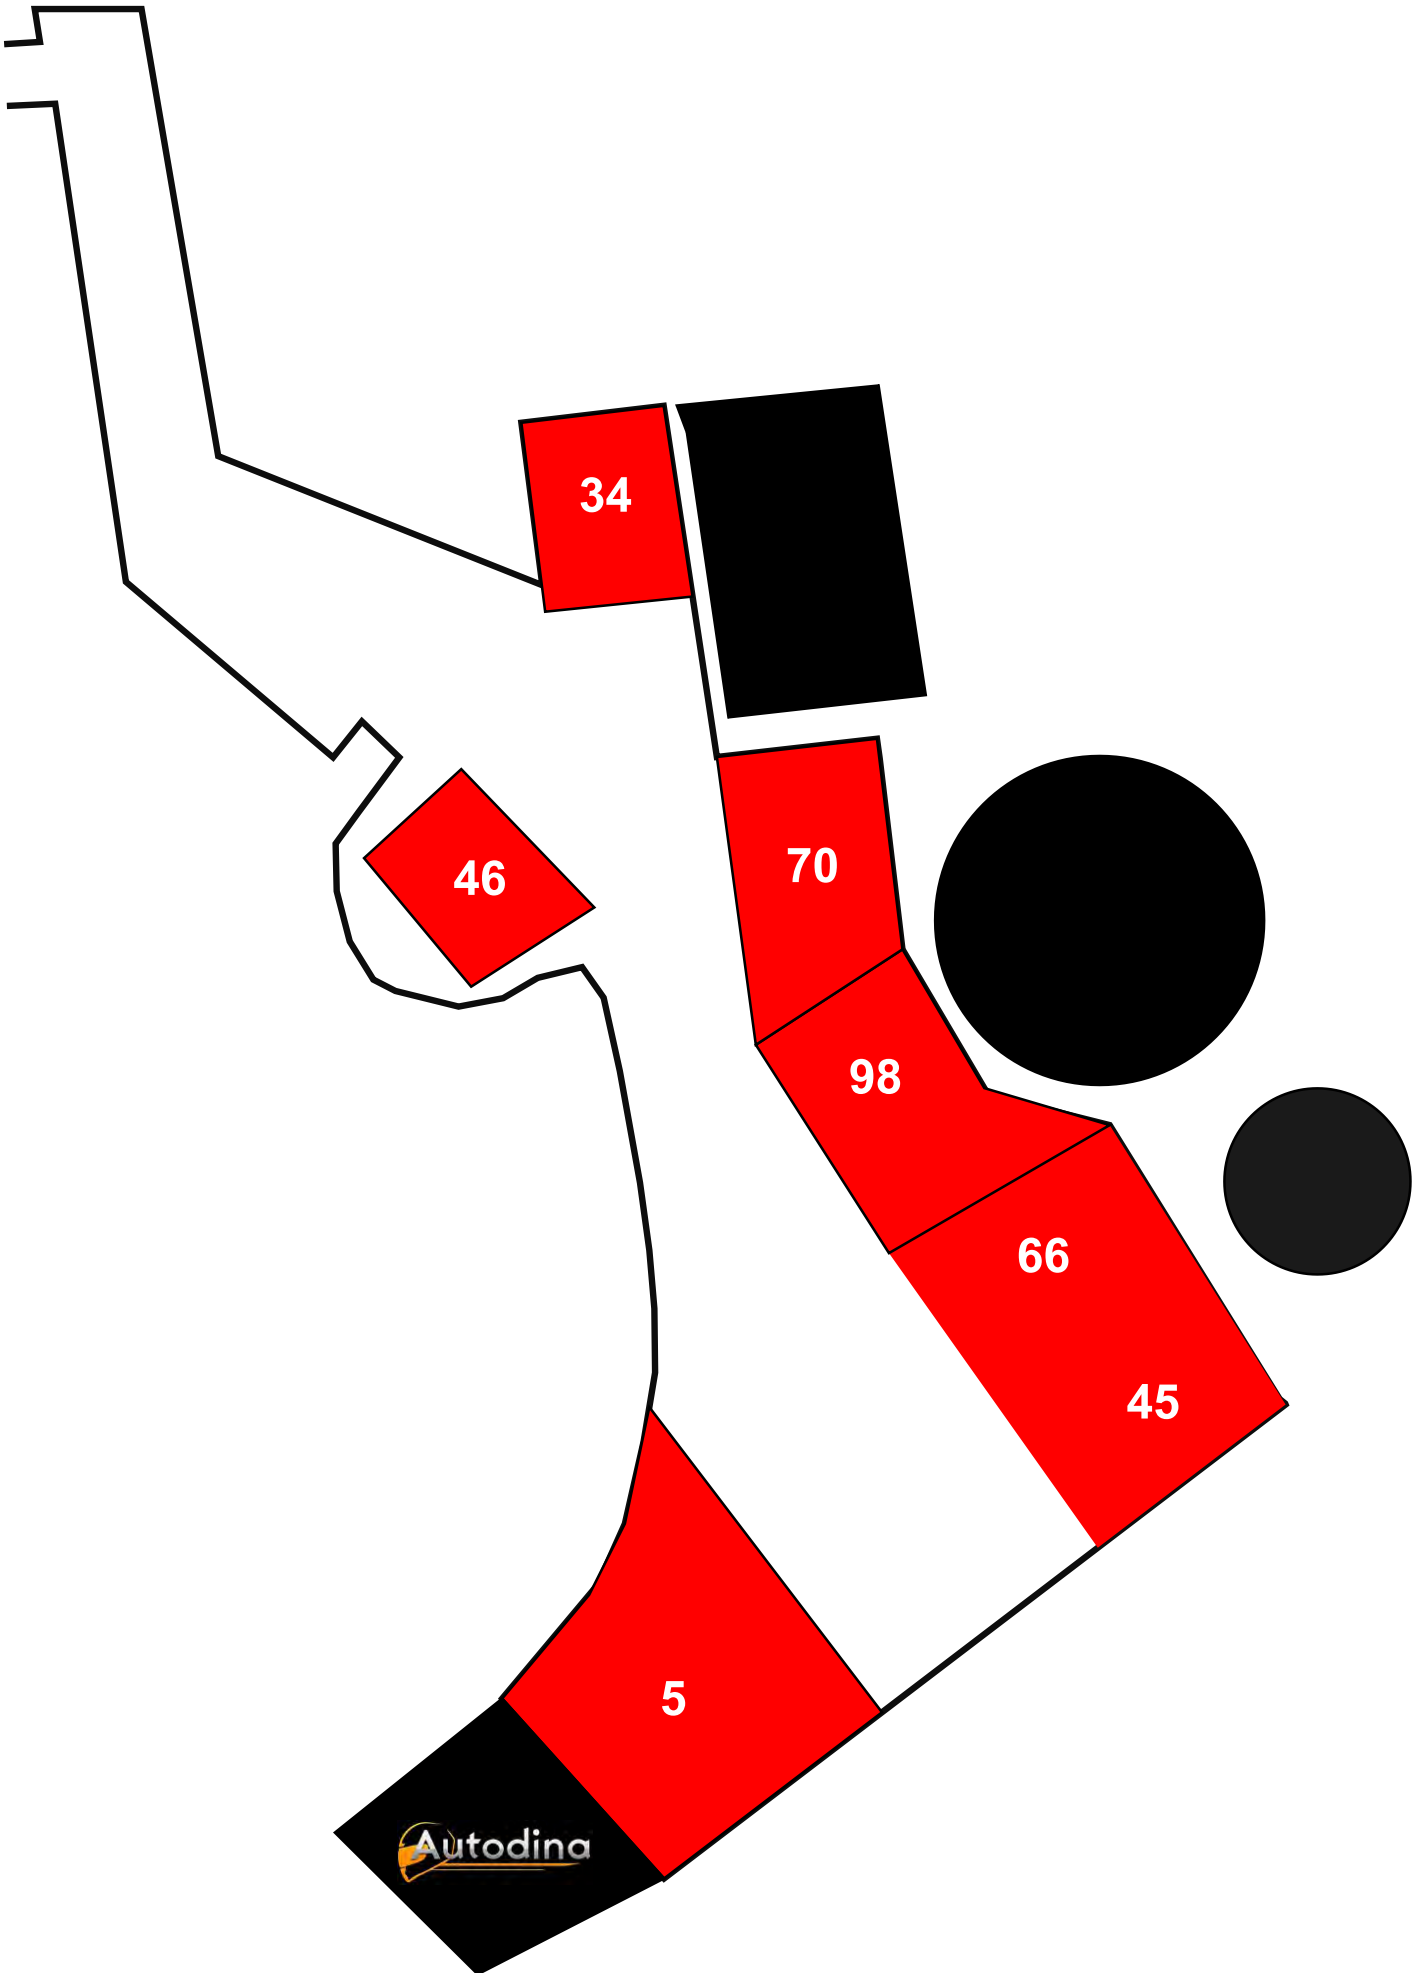

SERVICE PARK SCHEME /SERVISO PARKO SCHEMA

IN

SERVICE A1

SERVICE A2

SERVICE B1

SERVICE B2

SERVICE B3

HQ

SERVICE D2

REGROUP AREA PERGRUPAVIMO VIETA

KURO UŽPILIMO ZONA REFUEL ZONE

OUT

SERVICE A1

SERVICE A2

SERVICE A3

SERVICE B1

SERVICE B2

SERVICE B3

SERVICE C1

□

SERVICE C2

SERVICE C3

SERVICE D1

SERVICE D2