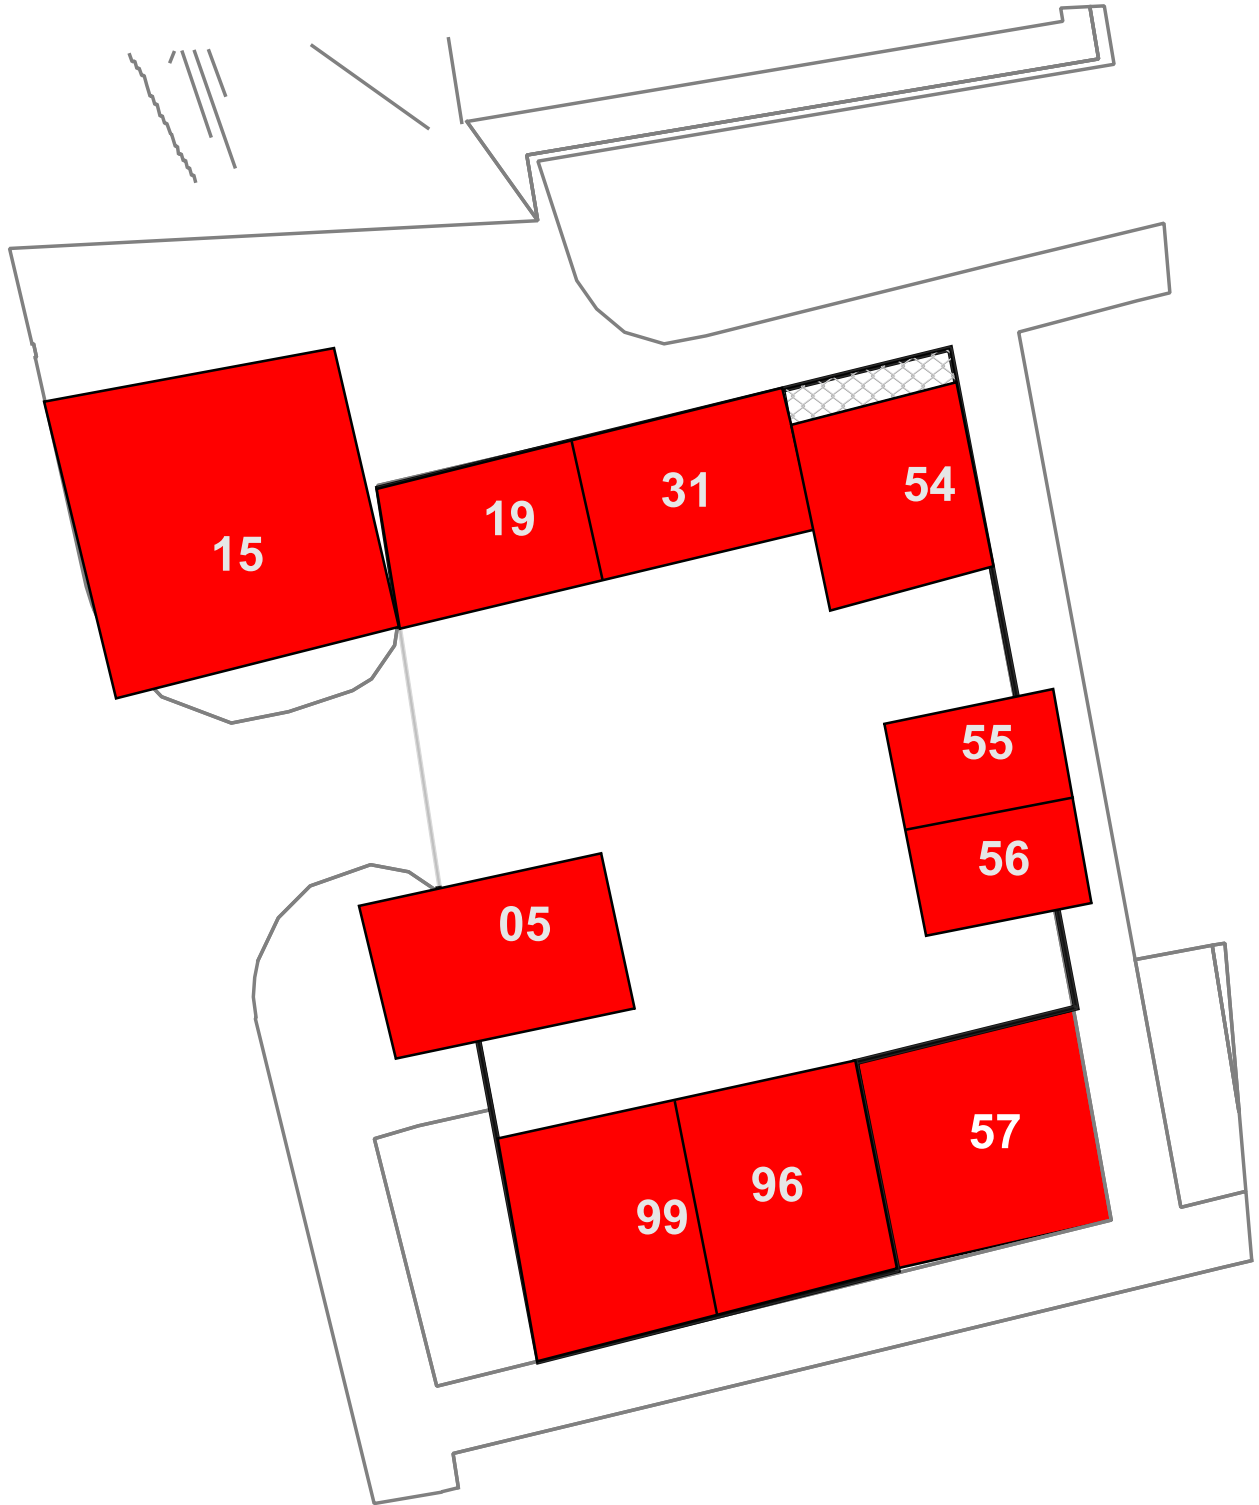

SERVICE PARK SCHEME /SERVISO PARKO SCHEMA

IN

SERVICE A1

SERVICE A2

SERVICE B1

SERVICE B2

SERVICE B3

HQ

SERVICE D2

REGROUP AREA PERGRUPAVIMO VIETA

KURO UŽPILIMO ZONA REFUEL ZONE

OUT

SERVICE A1

SERVICE A2

SERVICE A3

SERVICE B1

SERVICE B2

SERVICE B3

SERVICE C1

□

SERVICE C2

SERVICE C3

SERVICE D1

SERVICE D2