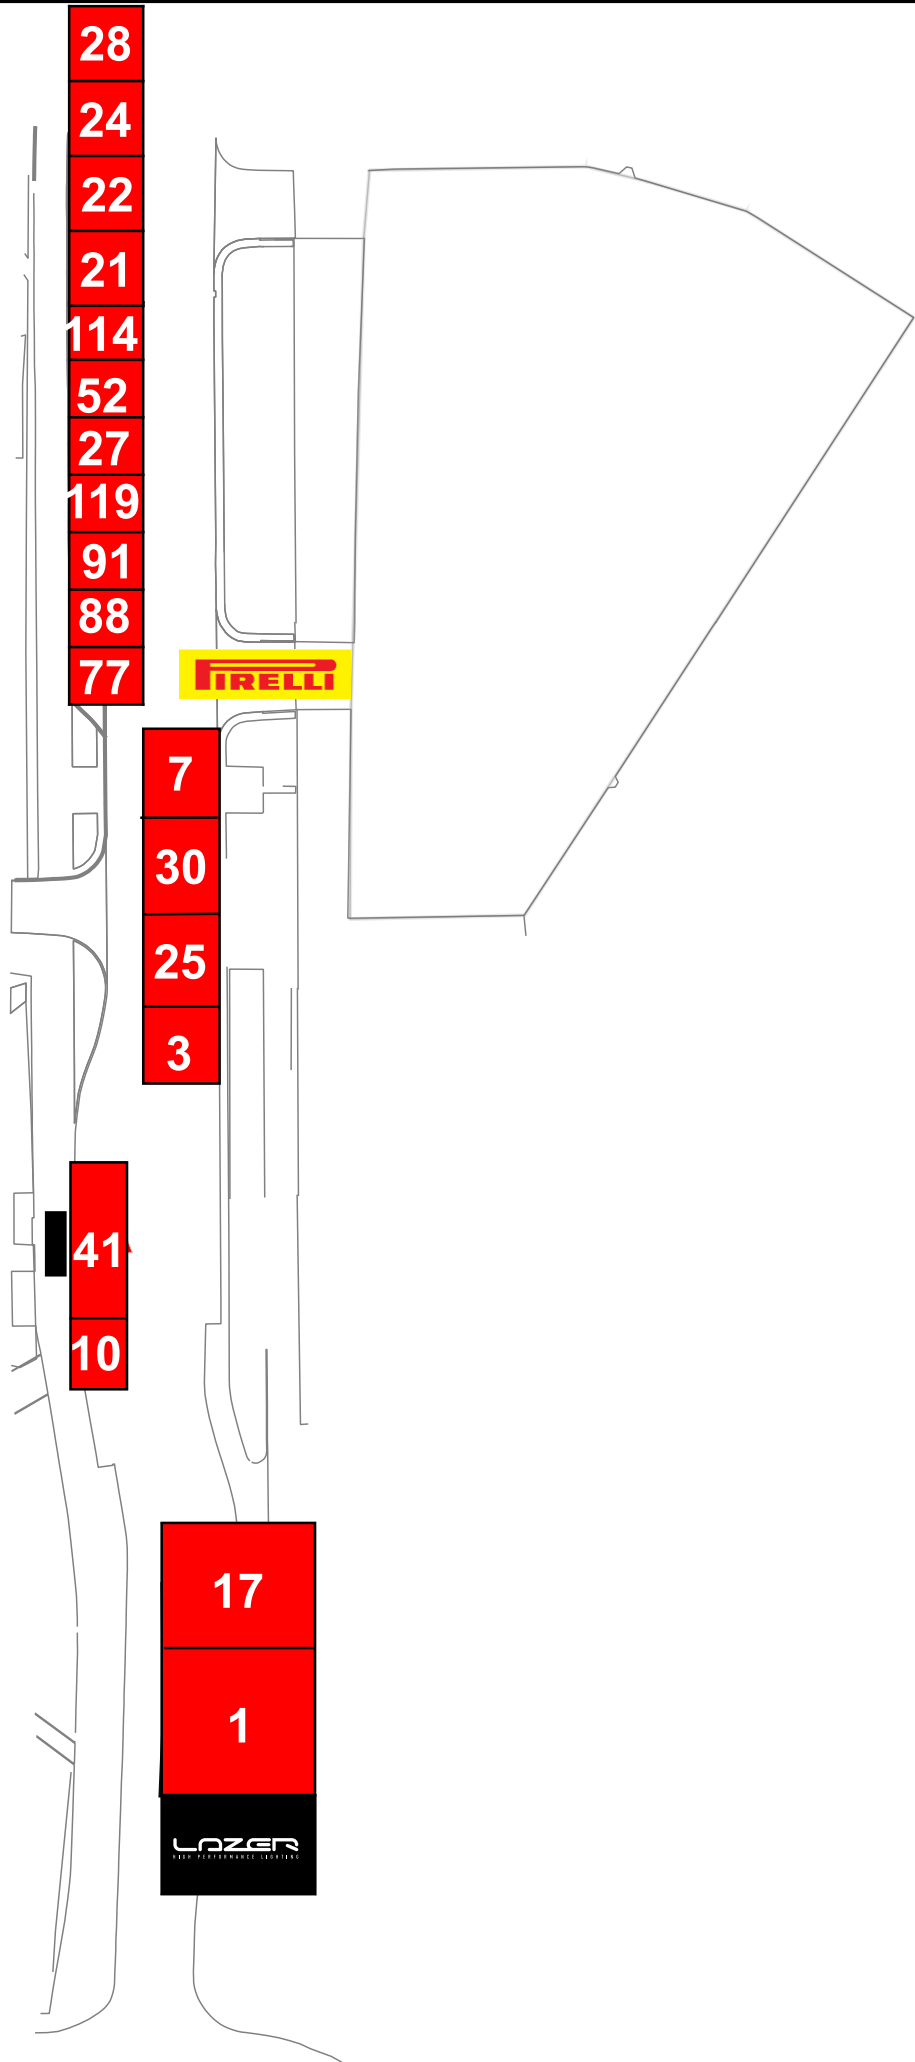

SERVICE PARK SCHEME /SERVISO PARKO SCHEMA

IN

SERVICE A1

SERVICE A2

SERVICE B1

SERVICE B2

SERVICE B3

HQ

SERVICE D2

REGROUP AREA PERGRUPAVIMO VIETA

KURO UŽPILIMO ZONA REFUEL ZONE

OUT

SERVICE A1

SERVICE A2

SERVICE A3

SERVICE B1

SERVICE B2

SERVICE B3

SERVICE C1

□

SERVICE C2

SERVICE C3

SERVICE D1

SERVICE D2