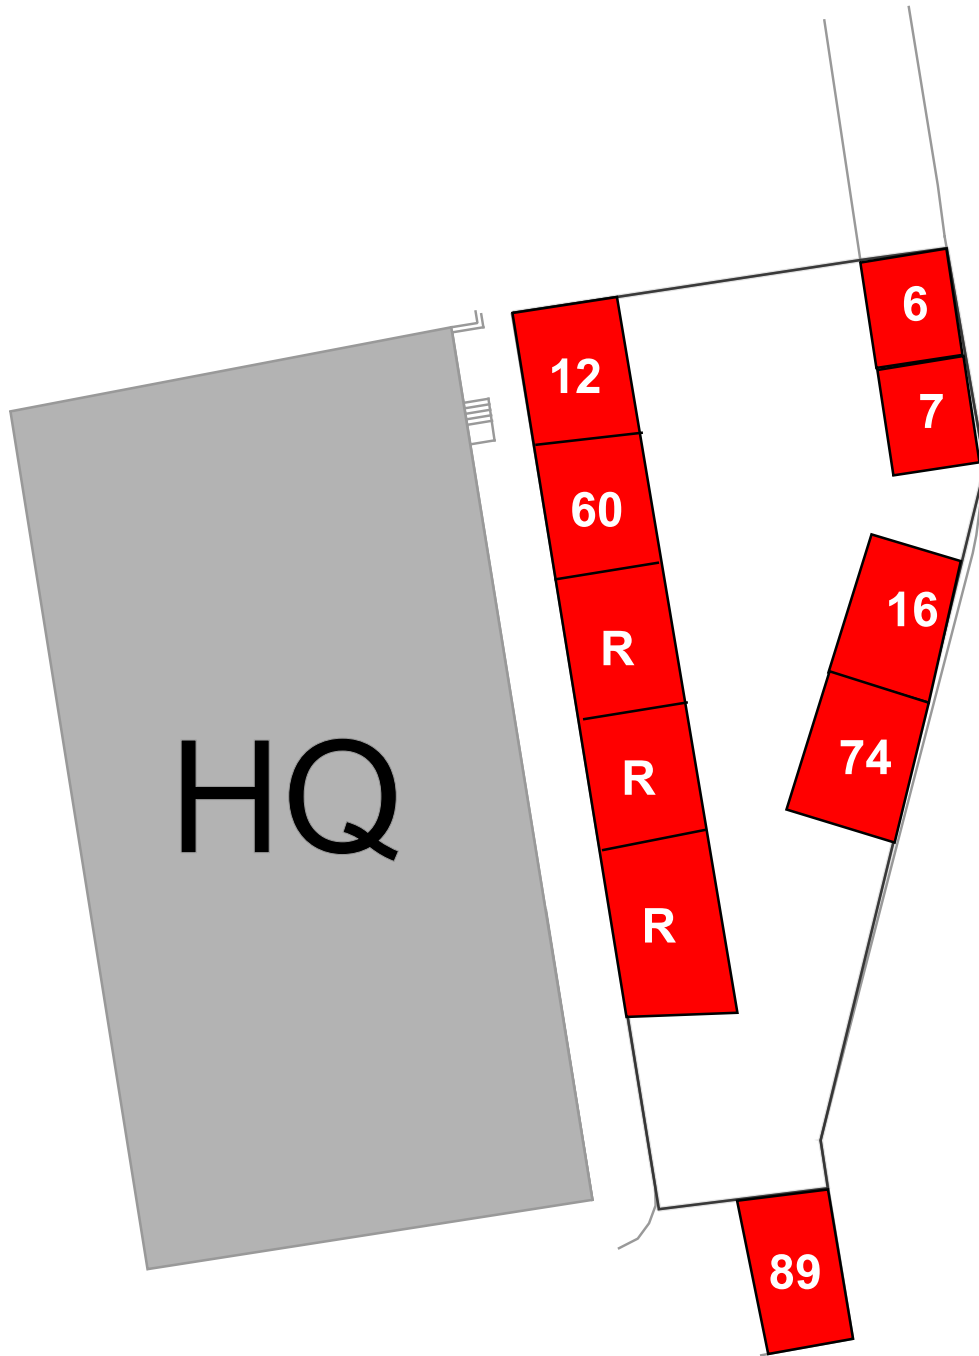

SERVICE PARK SCHEME /SERVISO PARKO SCHEMA

IN

SERVICE A1

SERVICE A2

SERVICE B1

SERVICE B2

SERVICE B3

HQ

SERVICE D2

REGROUP AREA PERGRUPAVIMO VIETA

KURO UŽPILIMO ZONA REFUEL ZONE

OUT

SERVICE A1

SERVICE A2

SERVICE A3

SERVICE B1

SERVICE B2

SERVICE B3

SERVICE C1

□

SERVICE C2

SERVICE C3

SERVICE D1

SERVICE D2