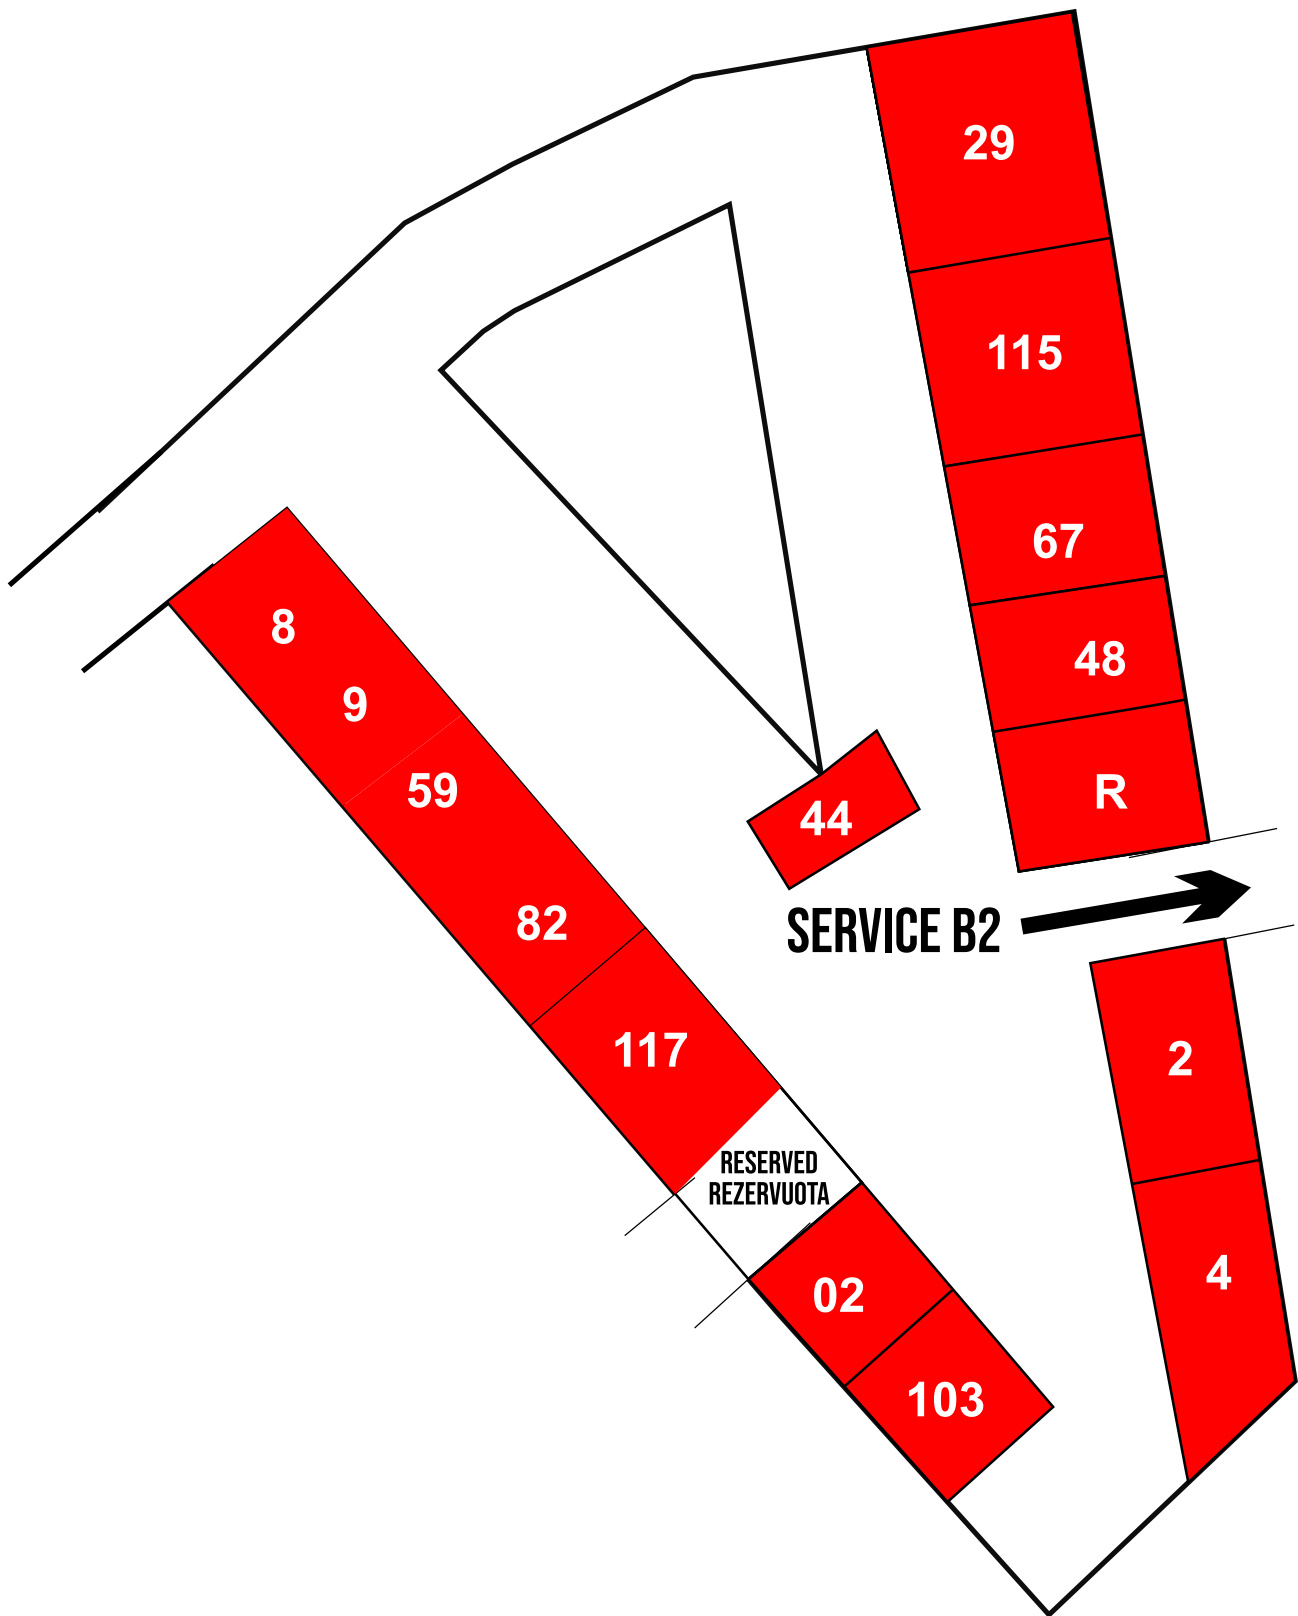

SERVICE PARK SCHEME /SERVISO PARKO SCHEMA

IN

SERVICE A1

SERVICE A2

SERVICE B1

SERVICE B2

SERVICE B3

HQ

SERVICE D2

REGROUP AREA PERGRUPAVIMO VIETA

KURO UŽPILIMO ZONA REFUEL ZONE

OUT

SERVICE A1

SERVICE A2

SERVICE A3

SERVICE B1

SERVICE B2

SERVICE B3

SERVICE C1

□

SERVICE C2

SERVICE C3

SERVICE D1

SERVICE D2