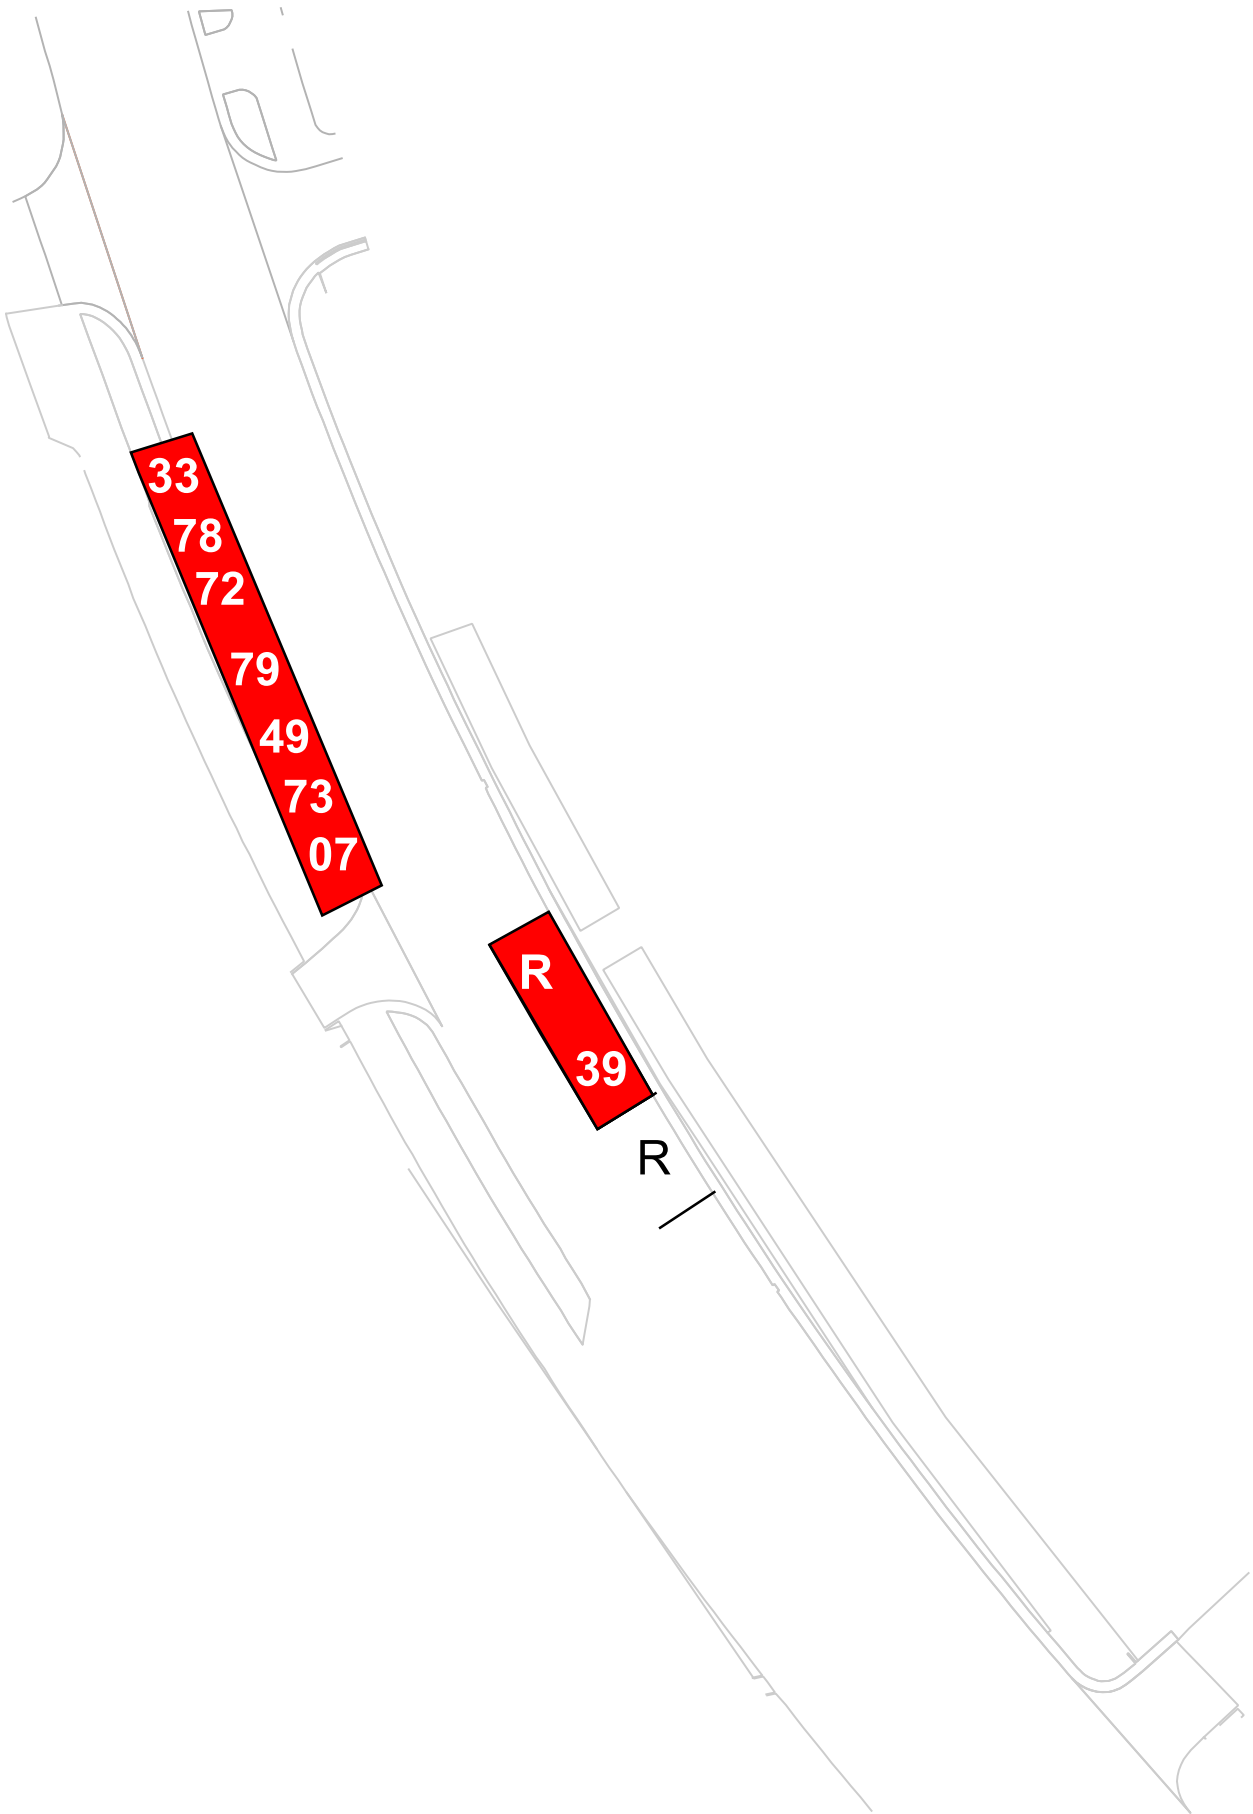

SERVICE PARK SCHEME /SERVISO PARKO SCHEMA

IN

SERVICE A1

SERVICE A2

SERVICE B1

SERVICE B2

SERVICE B3

HQ

SERVICE D2

REGROUP AREA PERGRUPAVIMO VIETA

KURO UŽPILIMO ZONA REFUEL ZONE

OUT

SERVICE A1

SERVICE A2

SERVICE A3

SERVICE B1